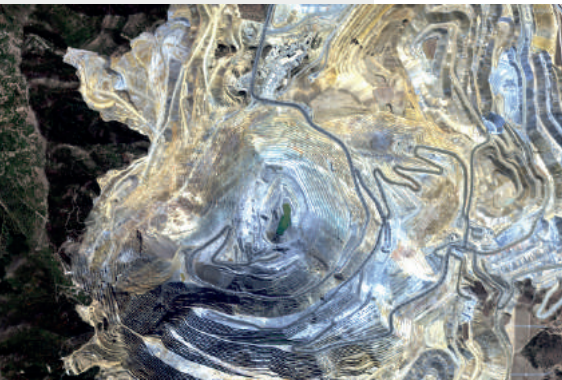

VHR satellite images have many industrial applications and provide huge amounts of spatial information for the military, land resources, transport and urban economy.

Energy

Critical information to better business decisions

- Monitoring of levels of oil tanks
- Maximize operational efficiency
- Improve asset management

Anywhere

High Accuracy

Up-to-date

Taipei, Taiwan
KOMPSAT-3A

Bingham Cooper Mine
KOMPSAT-3A ortho and DSM